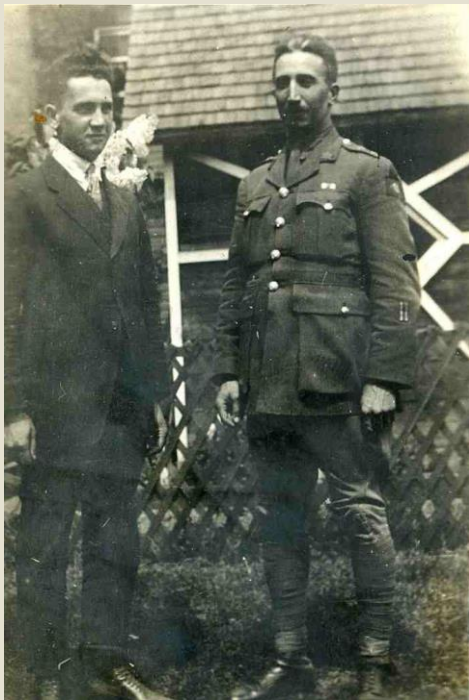

Apr 11, 1917

Age 19

Departed Canada.

Apr 22, 1917

Age 19

Arrived in England.

Oct 22, 1918

Age 21

Gunshot wound on left wrist.

Mar 30, 1919

Age 21

Sapper Mark Gillham was discharged because of demobilization. He served with the 3rd Canadian Divisional Signal Co.

AFTER THE WAR

Jun 12, 1926

Age 28

Married Lillian Cairns (age 26) daughter of William and Catherine (Shanks) Cairns of King, Ontario. Marjorie's brother was **Arwood Cairns**, who was also a soldier in the war. At the time of their wedding, Mark worked as a painter and decorator.

Oct 31, 1984

Age 87

Mark died in Three Rivers, St. Joseph, Michigan, United States.

PHOTOS

Mark (L) and Harper Gillham (R)